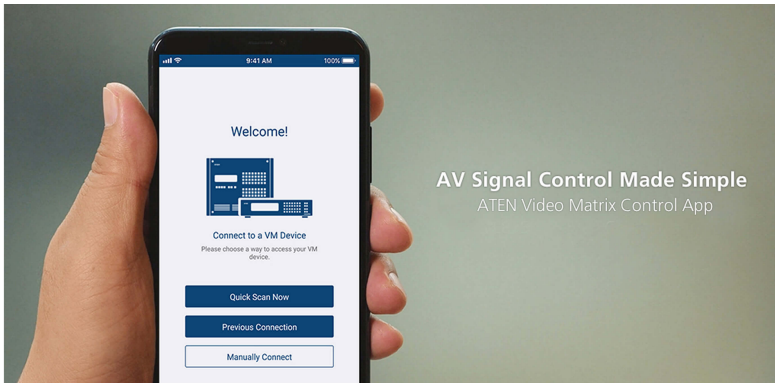

ATEN Video Matrix Control App

ATEN Video Matrix Control App – Mobile App

Simple Setup and Login

Auto scan the network for ATEN [Video Matrix](#) devices and connect by entering the corresponding IP Address, User Name, and Password.

Easy Profile Management

Scroll among multiple Profiles to select and apply for current application needs. In addition, you can edit a Profile's Layout contents by easily changing the input sources via GUI.

Contact Us

Get a quote for this product or get in touch with our sales experts

Get Quote

[Contact Sales](#)

Instant Switching

Switch video sources instantly via your mobile device by simply selecting the input port and output port.