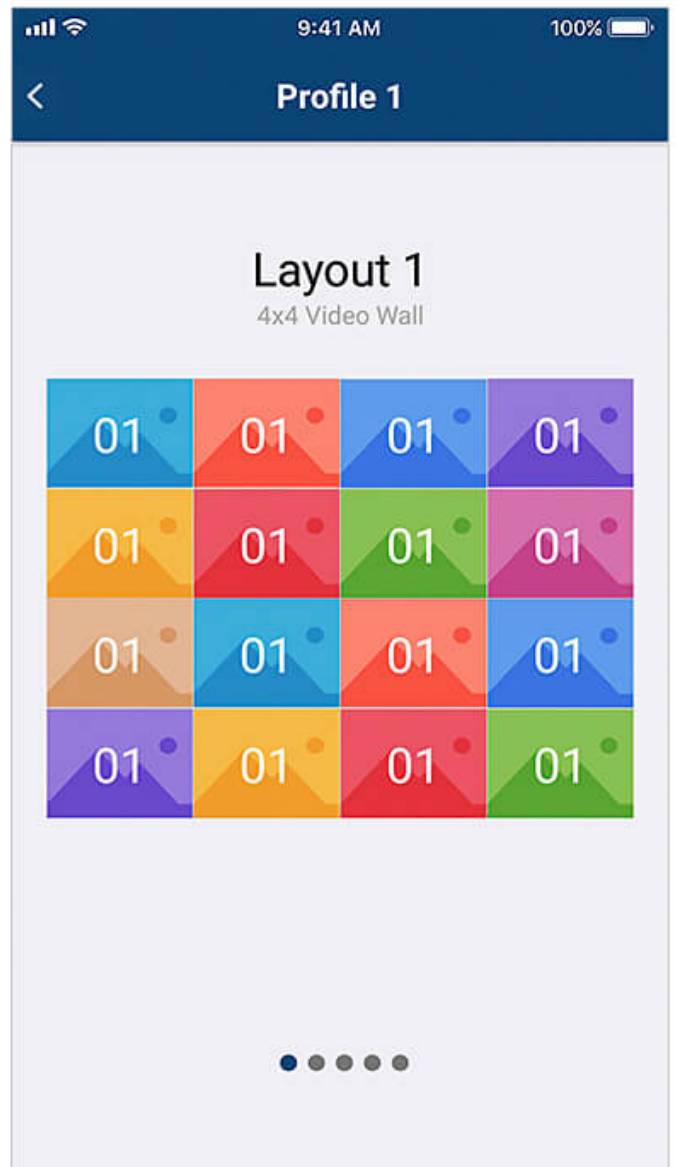

ATEN Video Matrix Control App

ATEN Video Matrix Control App – Mobile App

Simple Setup and Login

Auto scan the network for ATEN [Video Matrix](#) devices and connect by entering the corresponding IP Address, User Name, and Password.

Easy Profile Management

Scroll among multiple Profiles to select and apply for current application needs. In addition, you can edit a Profile's Layout contents by easily changing the input sources via GUI.

Contact Us

Get a quote for this product or get in touch with our sales experts

Get Quote

[Contact Sales](#)

Instant Switching

Switch video sources instantly via your mobile device by simply selecting the input port and output port.