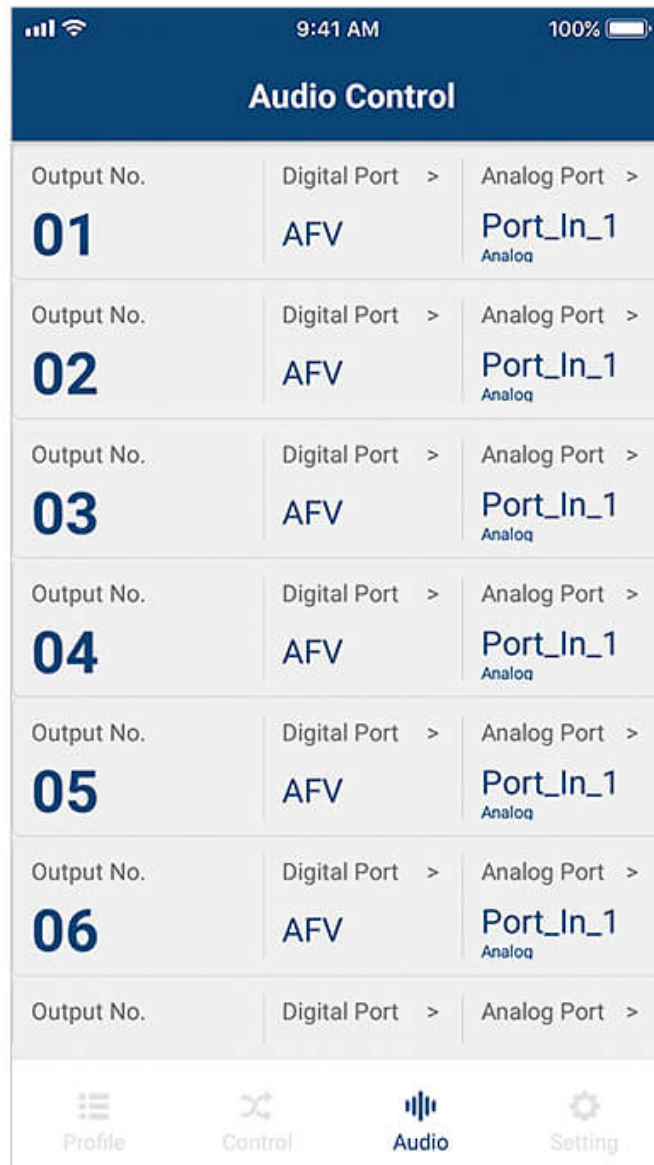

ATEN Video Matrix Control App

ATEN Video Matrix Control App – Mobile App

Simple Setup and Login

Auto scan the network for ATEN [Video Matrix](#) devices and connect by entering the corresponding IP Address, User Name, and Password.

Easy Profile Management

Scroll among multiple Profiles to select and apply for current application needs. In addition, you can edit a Profile's Layout contents by easily changing the input sources via GUI.

Contact Us

Get a quote for this product or get in touch with our sales experts

Get Quote

[Contact Sales](#)

Instant Switching

Switch video sources instantly via your mobile device by simply selecting the input port and output port.

Flexible Audio Control

Route, embed/de-embed, or turn on/off any audio input with ease.

Talk to Our Experts

If you prefer to have ATEN contact you, please complete the form and a representative will be in touch with you shortly