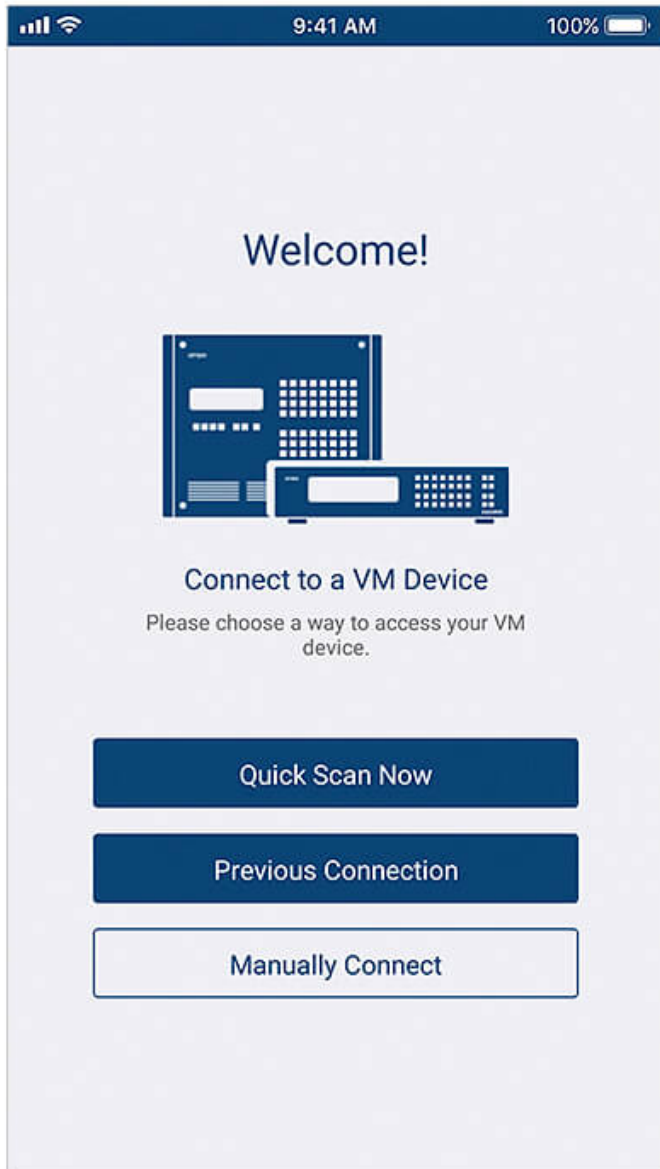

ATEN Video Matrix Control App

ATEN Video Matrix Control App – Mobile App

Simple Setup and Login

Auto scan the network for ATEN [Video Matrix](#) devices and connect by entering the corresponding IP Address, User Name, and Password.

Easy Profile Management

Scroll among multiple Profiles to select and apply for current application needs. In addition, you can edit a Profile's Layout contents by easily changing the input sources via GUI.

Contact Us

Get a quote for this product or get in touch with our sales experts

Get Quote

[Contact Sales](#)

Instant Switching

Switch video sources instantly via your mobile device by simply selecting the input port and output port.