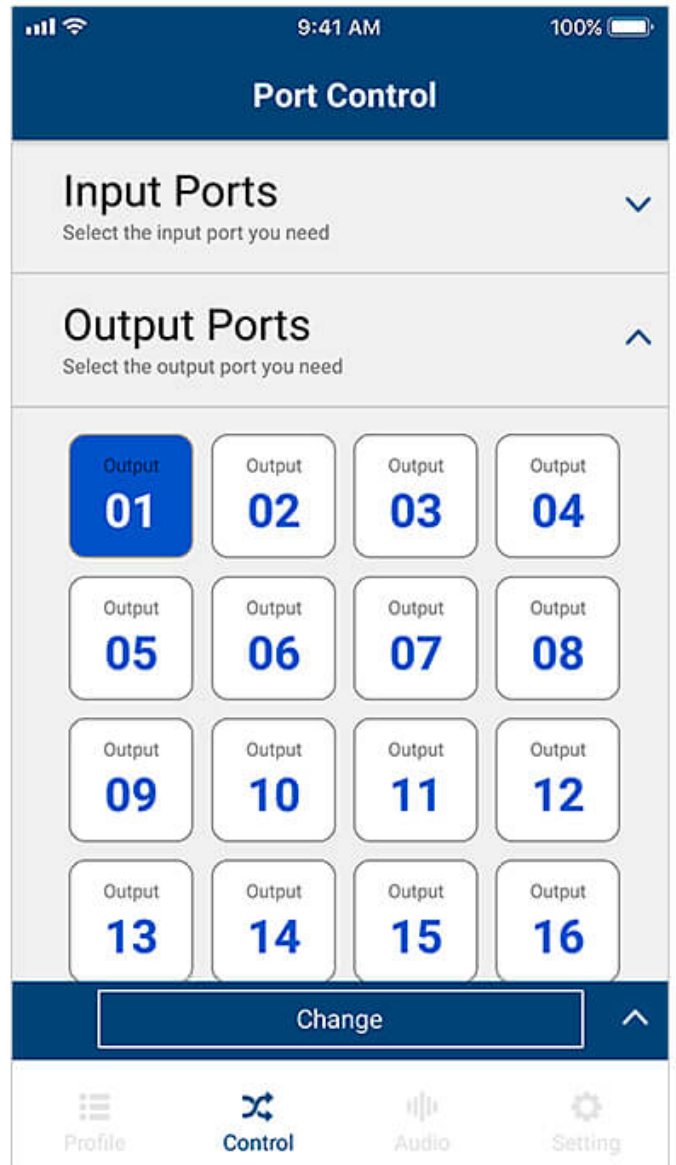

ATEN Video Matrix Control App

ATEN Video Matrix Control App – Mobile App

Simple Setup and Login

Auto scan the network for ATEN [Video Matrix](#) devices and connect by entering the corresponding IP Address, User Name, and Password.

Easy Profile Management

Scroll among multiple Profiles to select and apply for current application needs. In addition, you can edit a Profile's Layout contents by easily changing the input sources via GUI.

Contact Us

Get a quote for this product or get in touch with our sales experts

Get Quote

[Contact Sales](#)

Instant Switching

Switch video sources instantly via your mobile device by simply selecting the input port and output port.

Flexible Audio Control

Route, embed/de-embed, or turn on/off any audio input with ease.

Talk to Our Experts

If you prefer to have ATEN contact you, please complete the form and a representative will be in touch with you shortly