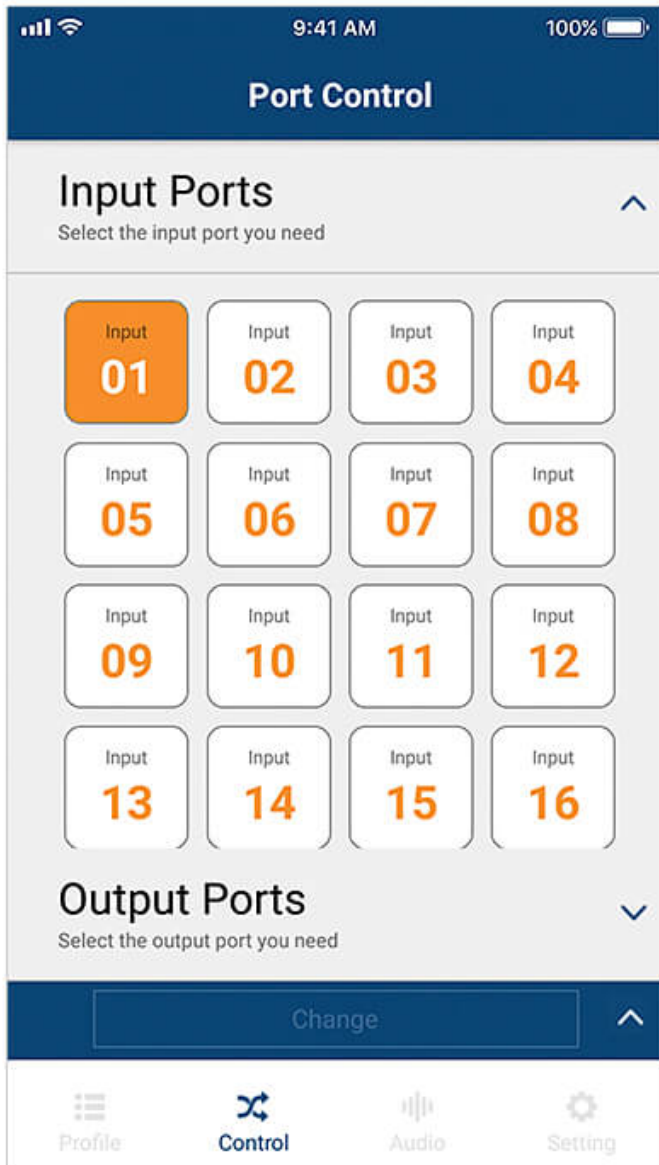

ATEN Video Matrix Control App

ATEN Video Matrix Control App – Mobile App

Simple Setup and Login

Auto scan the network for ATEN [Video Matrix](#) devices and connect by entering the corresponding IP Address, User Name, and Password.

Easy Profile Management

Scroll among multiple Profiles to select and apply for current application needs. In addition, you can edit a Profile's Layout contents by easily changing the input sources via GUI.

Contact Us

Get a quote for this product or get in touch with our sales experts

Get Quote

[Contact Sales](#)

Instant Switching

Switch video sources instantly via your mobile device by simply selecting the input port and output port.

Flexible Audio Control

Route, embed/de-embed, or turn on/off any audio input with ease.

Talk to Our Experts

If you prefer to have ATEN contact you, please complete the form and a representative will be in touch with you shortly