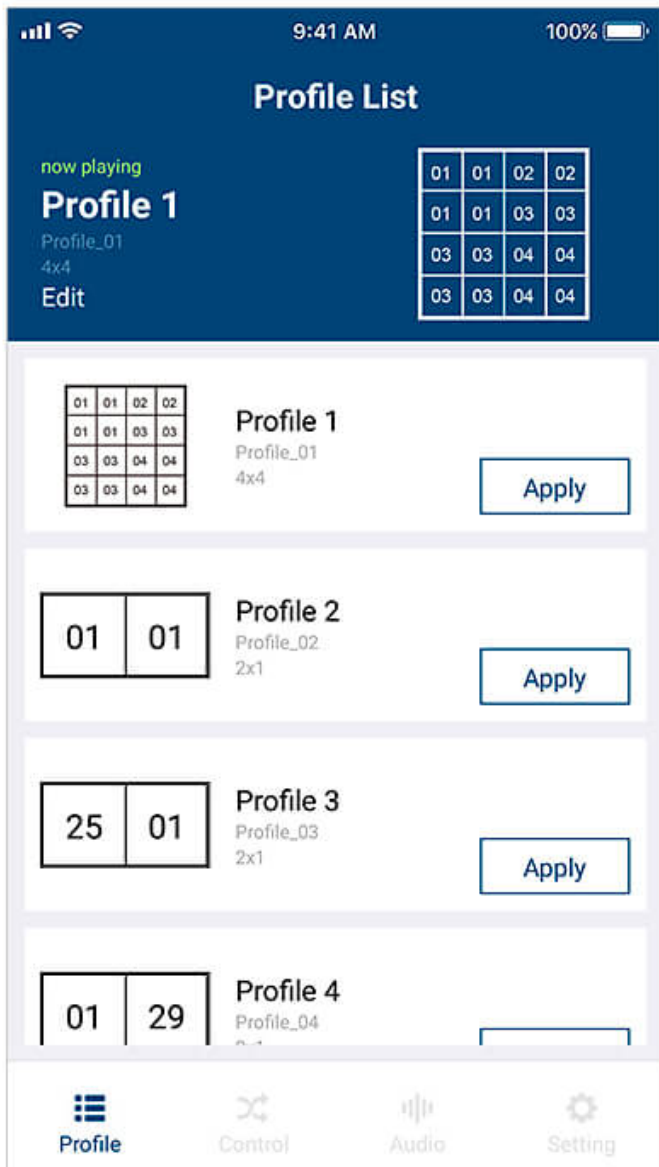

ATEN Video Matrix Control App

ATEN Video Matrix Control App – Mobile App

Simple Setup and Login

Auto scan the network for ATEN [Video Matrix](#) devices and connect by entering the corresponding IP Address, User Name, and Password.

Easy Profile Management

Scroll among multiple Profiles to select and apply for current application needs. In addition, you can edit a Profile's Layout contents by easily changing the input sources via GUI.

Contact Us

Get a quote for this product or get in touch with our sales experts

Get Quote

[Contact Sales](#)

Instant Switching

Switch video sources instantly via your mobile device by simply selecting the input port and output port.